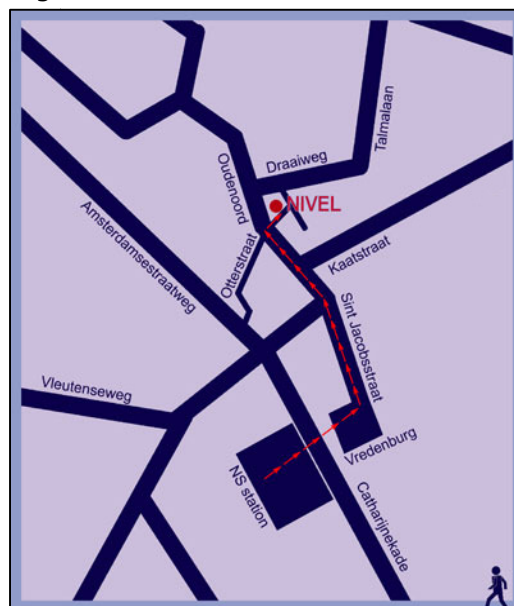

Walking from Utrecht Central Station to NIVEL

NIVEL is situated at a 15-20 minutes walk from Utrecht central station, to be reached through the Hoog Catharijne shopping area.

Starting at the central hall from the station, follow the signs for 'Clarenburg' up to the sign 'Boven Clarenburg niveau 1'. Take the escalator down. Exit the shopping area using the doors opposite to the escalator. Cross the square (Vredenburg) diagonally to your left. On the corner of the square, cross the street. Follow the street (Jacobstraat). After crossing a bridge, the name of the street changes in 'Oudenoord'. After about another 3 minutes walk you will find NIVEL on your right.

Take either bus 6 (direction 'Overvecht'), 9 (direction 'Klopvaart') , 26 (direction 'Overvecht Noord') or 36 (direction 'Maarsse'). NIVEL is situated near Busstop "Oudenoord" (ask the driver).

From Utrecht Central Station by Taxi to NIVEL

A taxi will bring you in 5 minutes to NIVEL.

The taxi stand is located just outside Utrecht Central Station (follow the signs).

Recommended hotels

Apollo Hotel City Centre ****

Address: Vredenburg 14
Utrecht- 3511 BA, the Netherlands